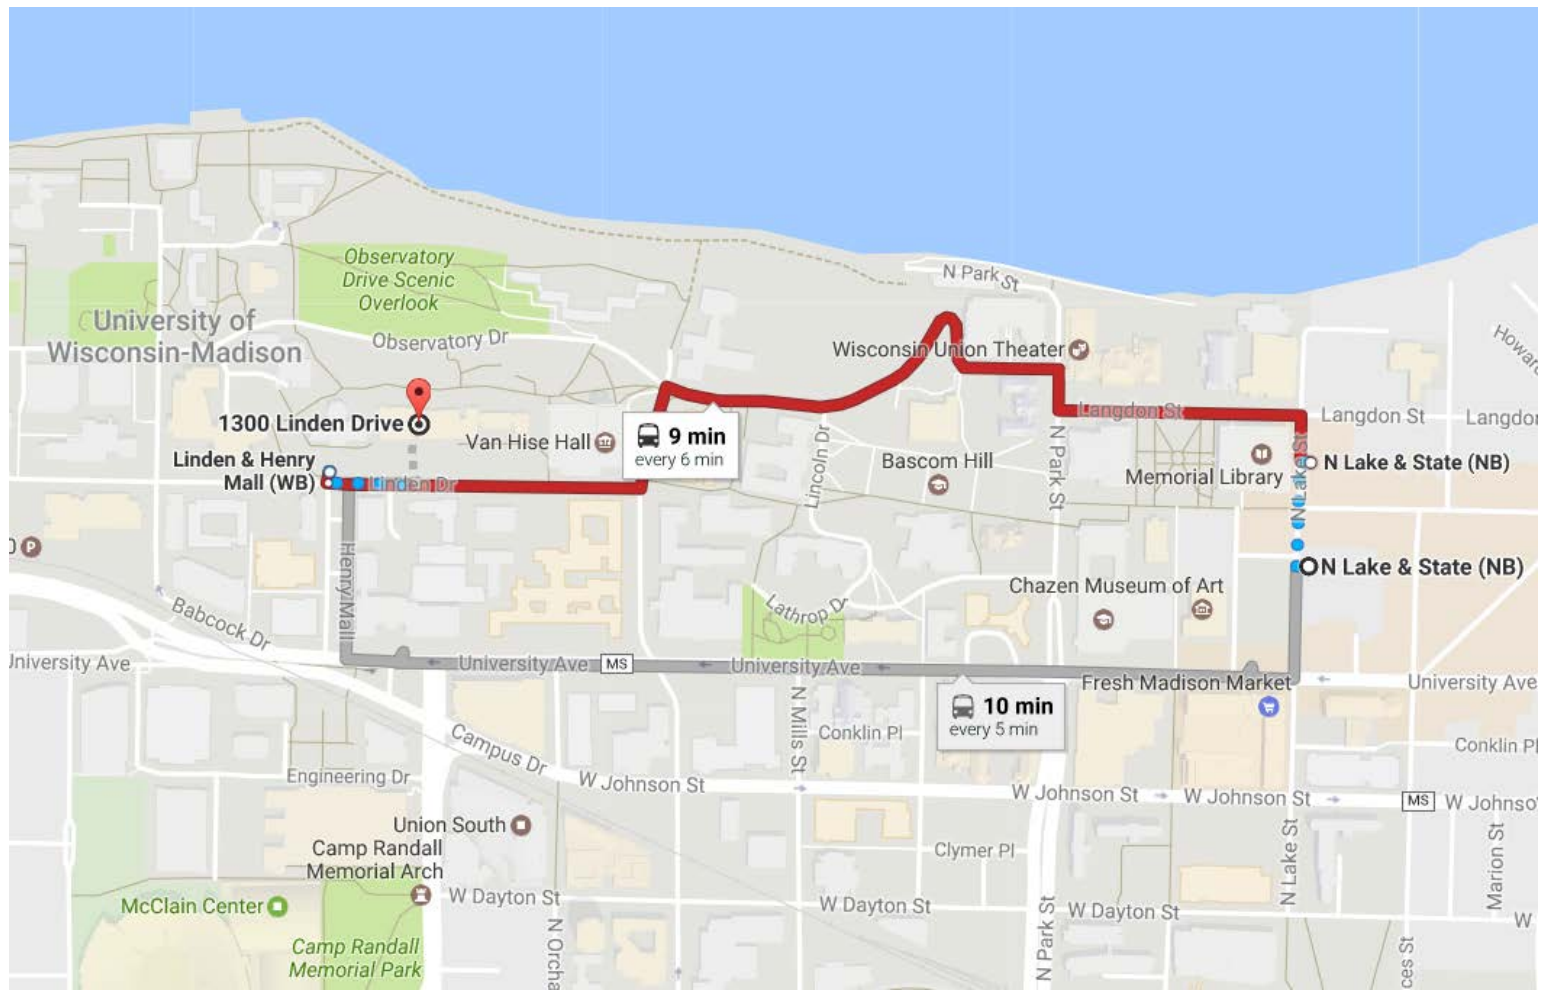

Route 80		towards Memorial Union										UW Recess service					See Metro Ride Guide for daily service calendar.					Saturday schedule							
8:10	9:00	9:50	10:40	11:30	12:20	1:20	2:10	3:00	3:50	4:40	5:30	6:20	7:20	8:05	8:52	9:43	10:30	11:20											

Route 80		towards Memorial Union										UW Standard service					See Metro Ride Guide for daily service calendar.							
8:10	9:00	9:50	10:40	11:30	12:20	1:20	2:10	3:00	3:50	4:40	5:30	6:20	7:20	8:05	8:52	9:43	10:30	11:20	12:10	1:00	1:45	2:30		

Route 80		towards Memorial Union										UW Recess service					See Metro Ride Guide for daily service calendar.					Sunday schedule							
8:10	9:00	9:50	10:40	11:30	12:20	1:20	2:10	3:00	3:50	4:40	5:30	6:20	7:20	8:05	8:52	9:43	10:30	11:20											

Route 80		towards Memorial Union										UW Standard service					See Metro Ride Guide for daily service calendar.								
8:10	9:00	9:50	10:40	11:30	12:20	1:20	2:10	3:00	3:50	4:40	5:30	6:20	7:20	8:05	8:52	9:43	10:30	11:20	12:10	1:00					

Light Type=AM **Bold Type=PM** Notes: **Be ready at your stop at least five minutes before the estimated departure time.** Modified schedules operate on the following days: Martin Luther King Jr. holiday, the Friday following Thanksgiving, Christmas Eve and New Years Eve - as well as the Monday following any Holiday that falls on a Sunday.

Underlined trips, or times with a gray background, do not operate all year. Trips with an asterisk* do not operate Monday-Thursday.

See Ride Guide or contact Metro Transit for complete details. Phone: 608-266-4466 TTY: 1-866-704-2316 Web: www.mymetrobus.com Mobile: mymetrobus.com/mobile